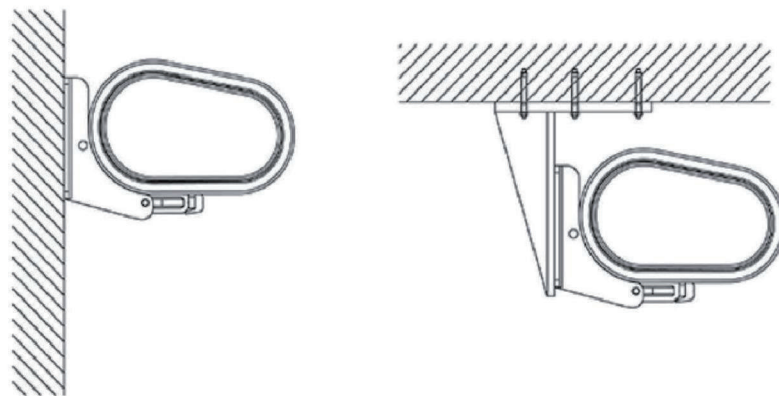

Closed state

When the awning is fully retracted, it provides protection and gives an elegant appearance to the space.

Full box refers to the design of the cover with the front eaves inlaid.

The box and the crank arm can be equipped with LED lights.