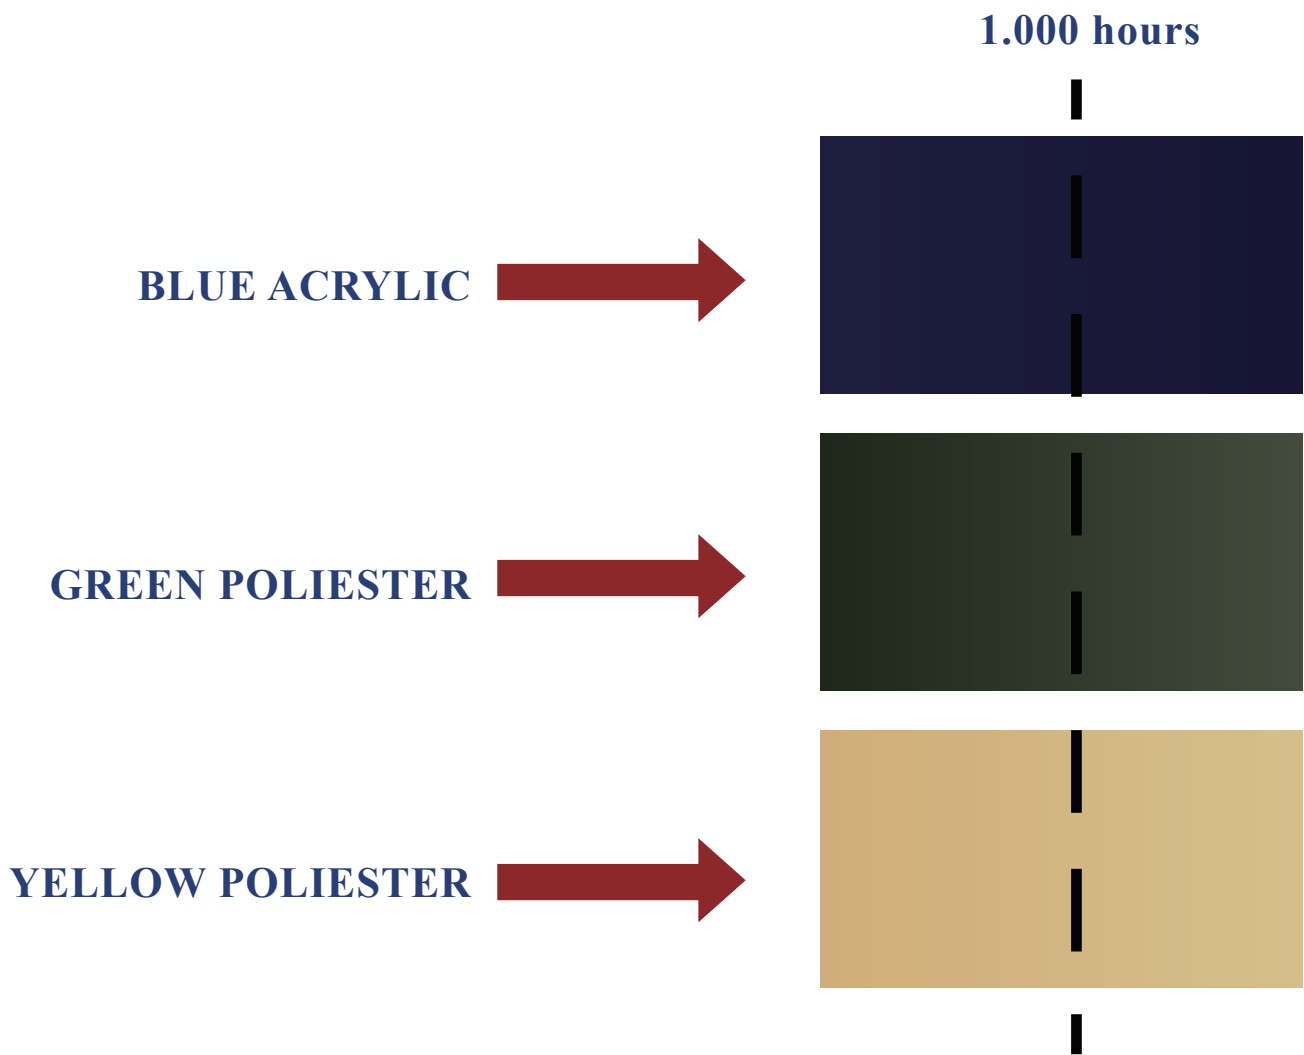

COLOR-16

Plus Blanco  
2861

Plus Tennere  
8326

Plus Marion  
2863

Plus Negro  
2855

Plus Marron  
8319

Plus Granate  
8313

Plus Botella  
2862

### SAULEDA FABRICS

100% Solution-Dyed acrylic

Color fastness that is inherent in the fiber so it will not fade.

### OTHER FABRICS

Dyed on thread

Color only on the top layer.

# Performance

**2.000 hours**

**4.000 hours**

**GMS**  
**Glavic Metal Sistemi**  
Vrata-Prozori-Staklene Fasade