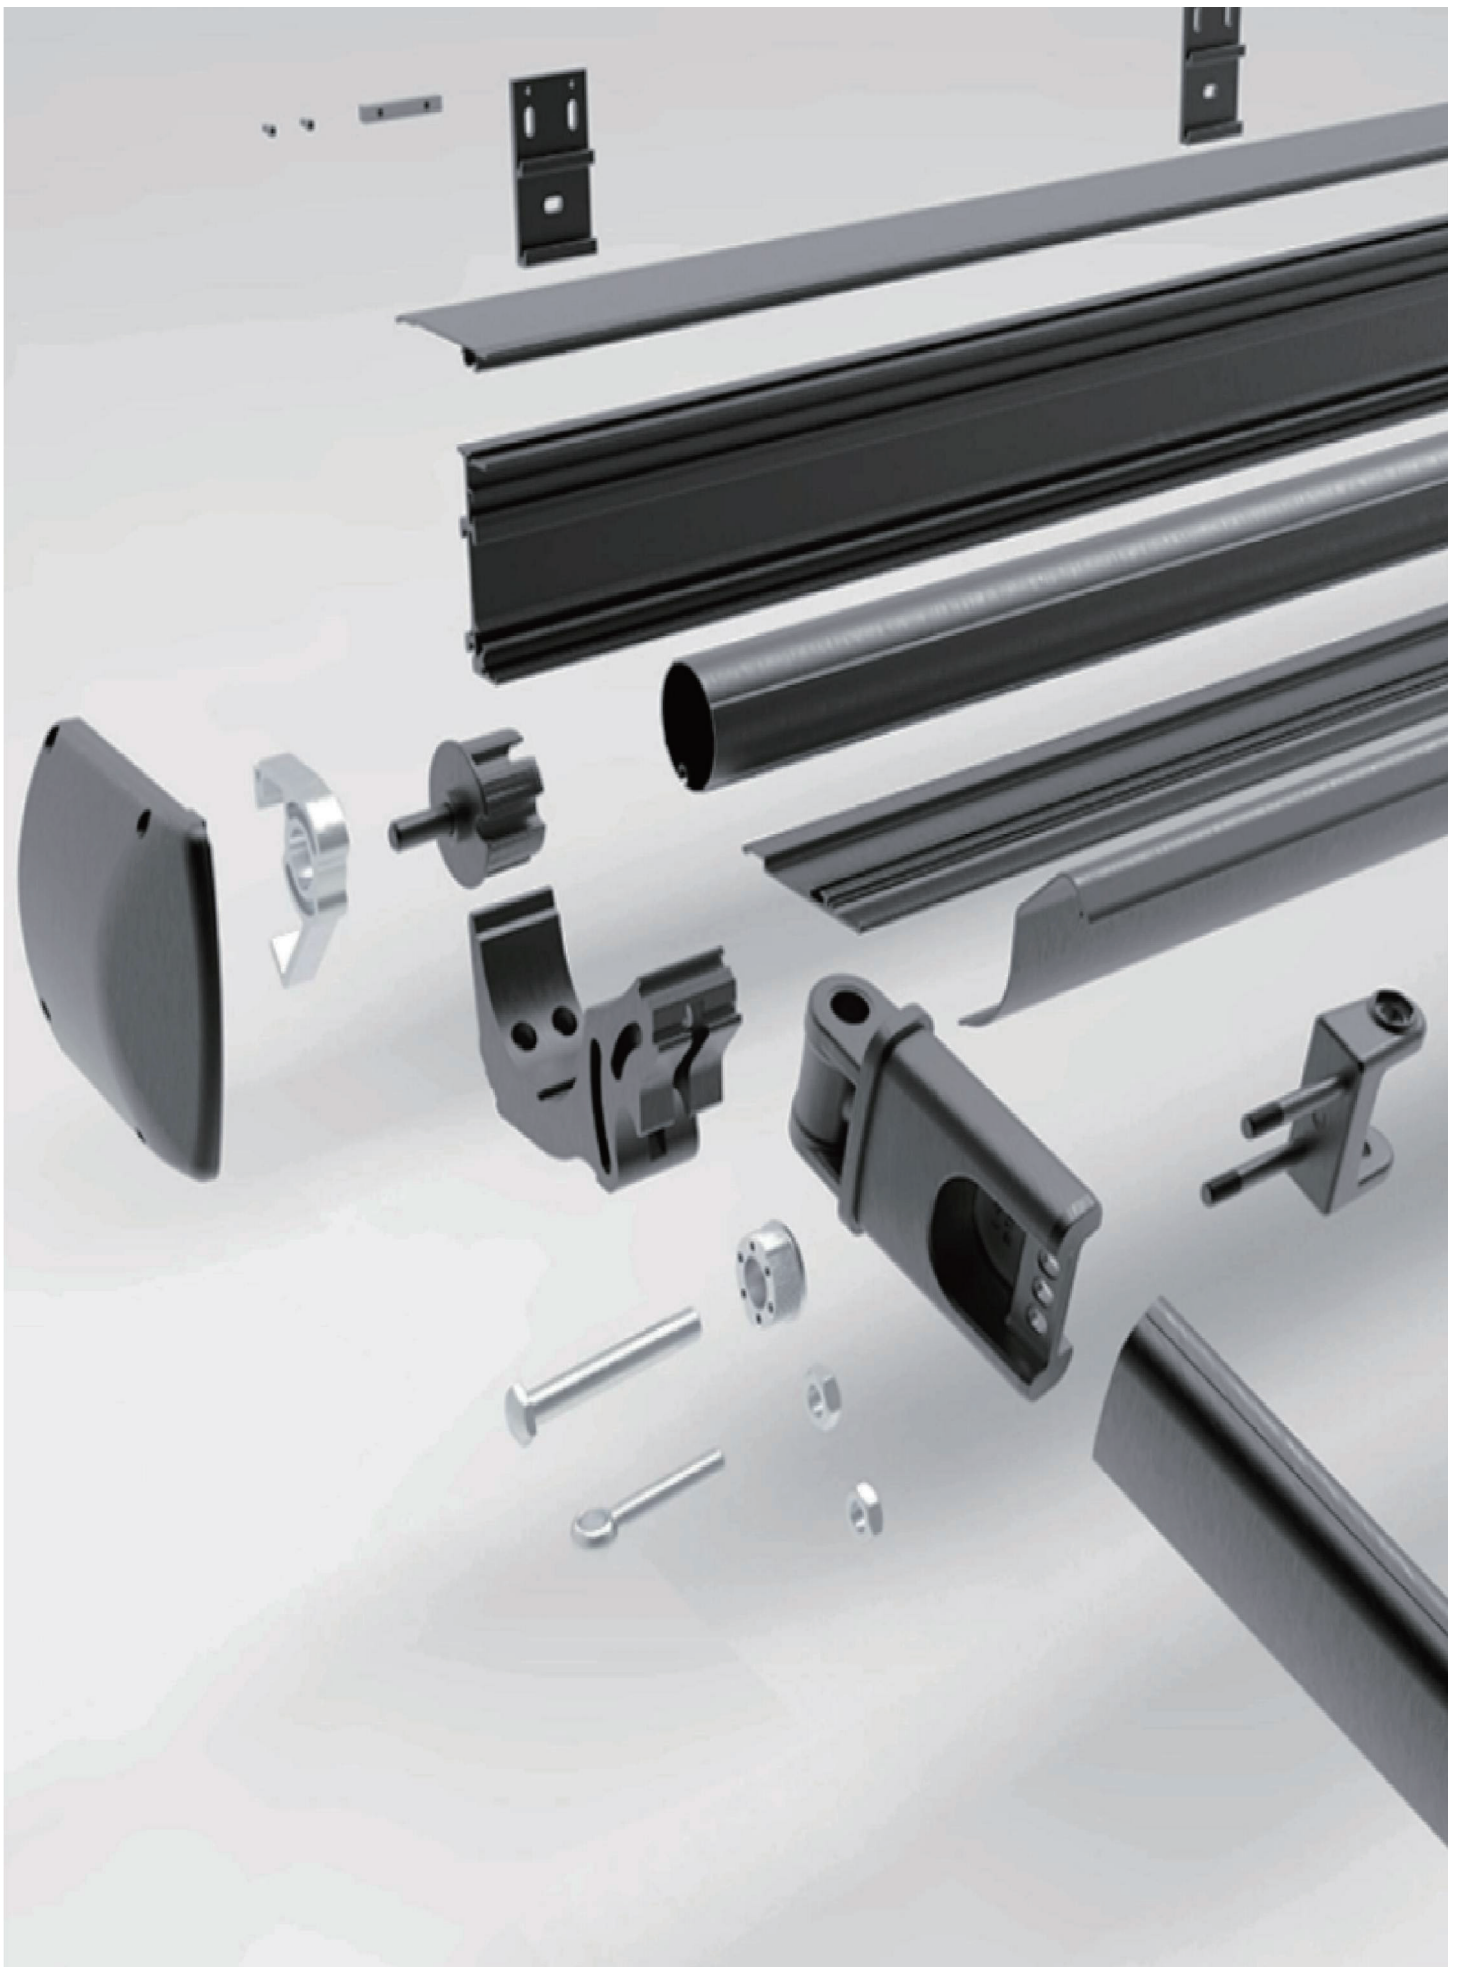

High hardness,light weight,No deformation