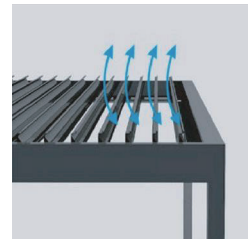

## Integrated Design Solutions

Extruded aluminum blades can rotate to any angle for protection and air circulation and rainwater proof depending on your needs. Easily control it with a remote.

The water drains off from the roof to the columns through the water drainage system insides, eventually, the water will leak out from the bottom of the posts or in other place that you connect with.

Waterproof

Shading

Angle Adjustable

Air Circulation

The pergola can be constructed in many ways: freestanding, wall-mounted, only roof available, two or more sets of combination...

Free-standing

Combination