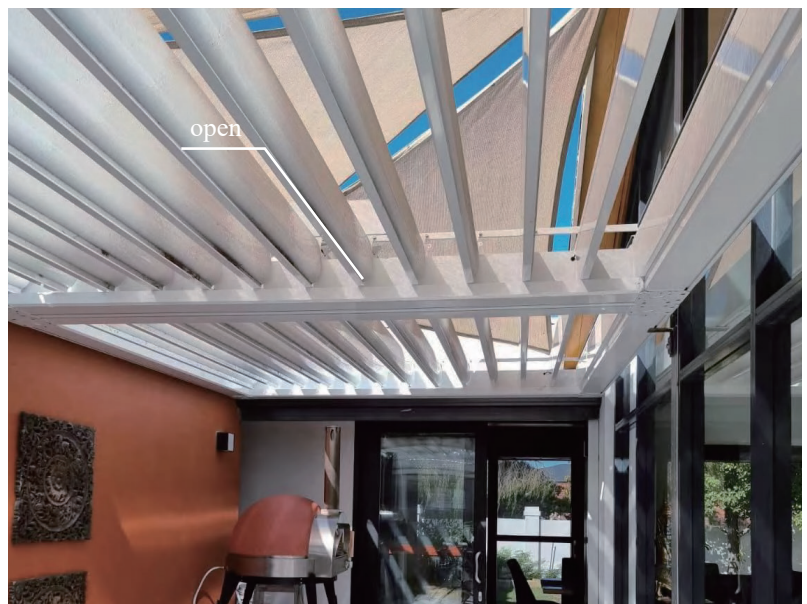

A modern outdoor patio at dusk. The scene features a swimming pool in the foreground, illuminated with blue lights. In the middle ground, there is a lounge area with several wooden chairs and a white sofa under a pergola structure. The background shows a house with a large window and some landscaping. The sky is a deep blue, and the overall atmosphere is serene and sophisticated.