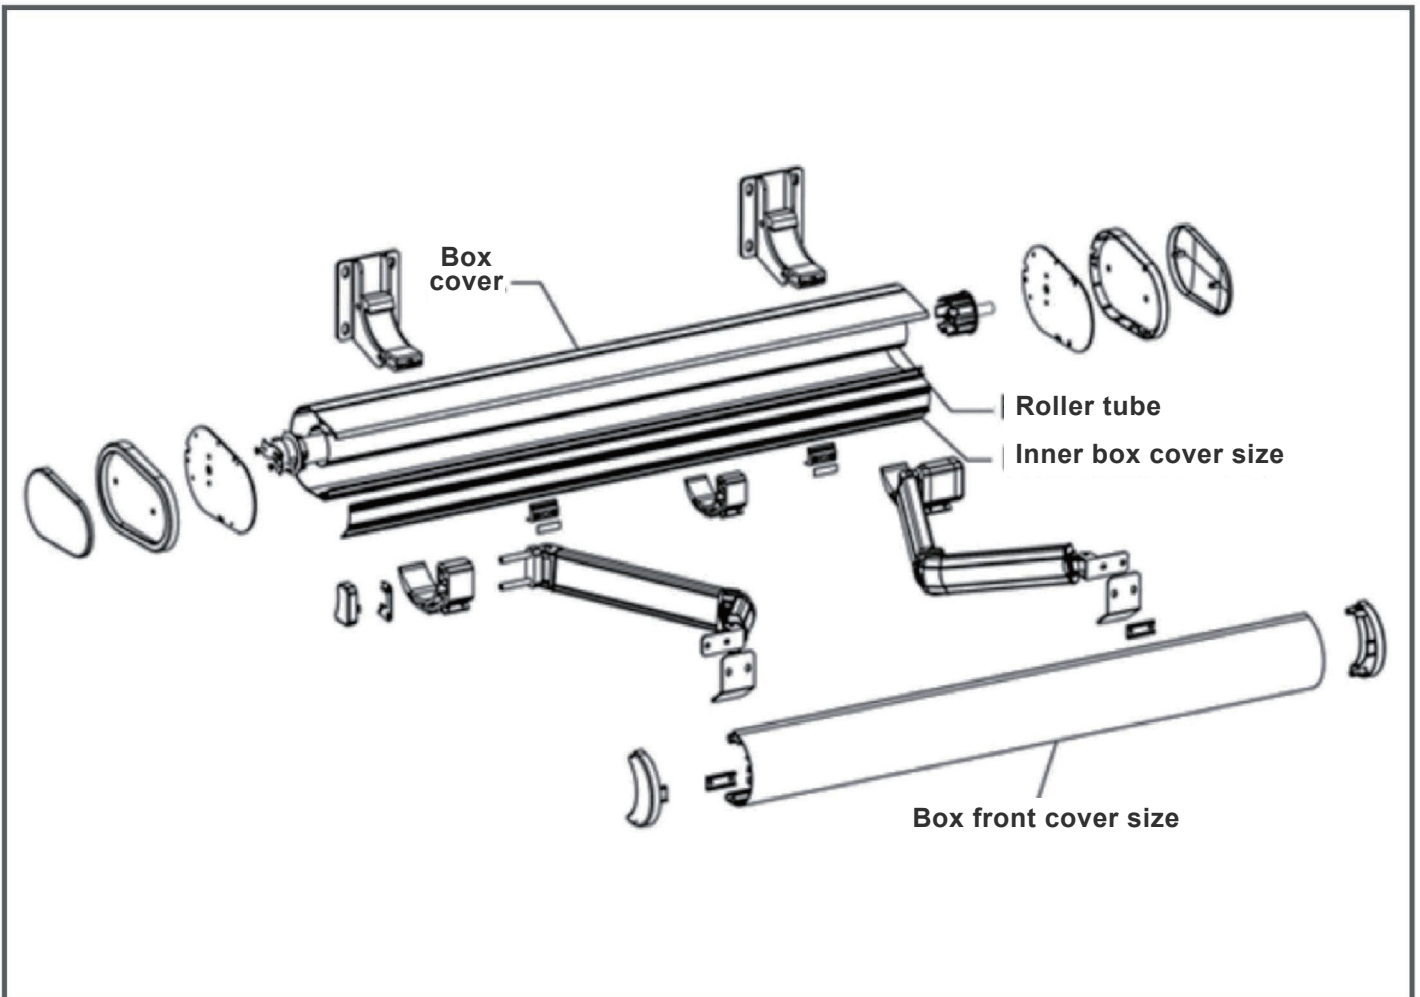

■ QHA FULL CASSETTE AWNING