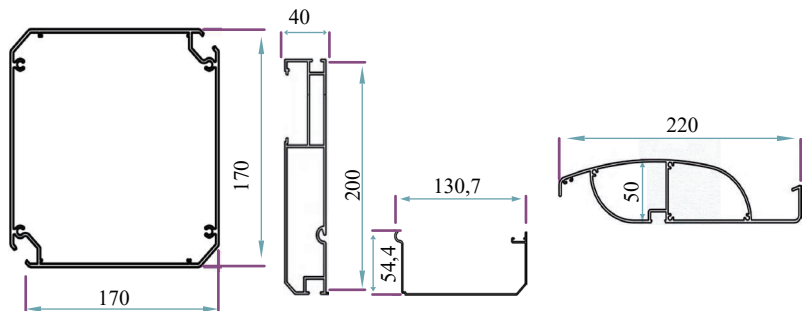

220 Series

Post

Frame & Gutter

Blade