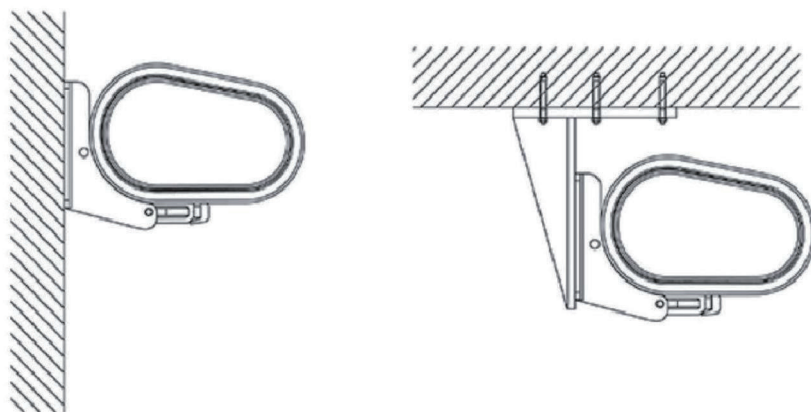

Closed state

When the awning is fully retracted, it provides protection and gives an elegant appearance to the space.

Full box refers to the design of the cover with the front eaves inlaid.

The box and the crank arm can be equipped with LED lights.