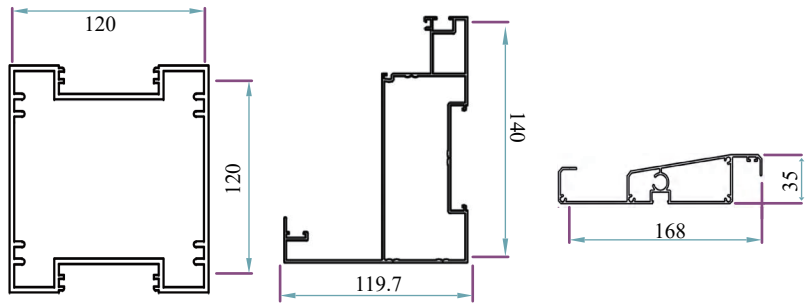

168 Series

Post

Frame & Gutter

Blade