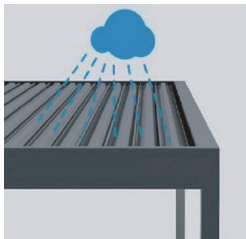

Waterproof