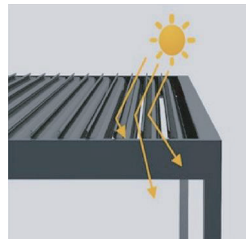

## Integrated Design Solutions

Extruded aluminum blades can rotate to any angle for protection and air circulation and rainwater proof depending on your needs. Easily control it with a remote.

The water drains off from the roof to the columns through the water drainage system insides, eventually, the water will leak out from the bottom of the posts or in other place that you connect with.

## Water Drainage System

Blades offer protection from the rainwater, direct sunlight and capable for air circulation. You may enjoy the warm sunlight in winter time and protect you from getting wet in rainy days, provide shading in hot summer.

Waterproof

Shading

Angle Adjustable

Air Circulation

The pergola can be constructed in many ways: freestanding, wall-mounted, only roof available, two or more sets of combination...

Free-standing

Combination